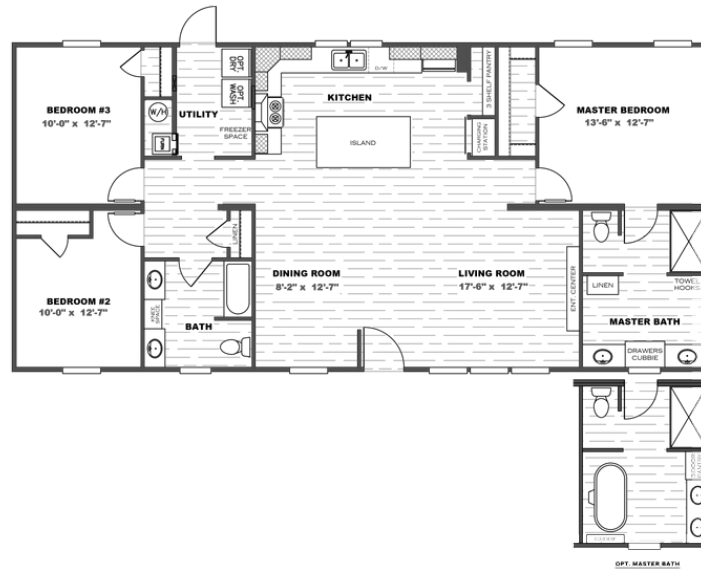

## ISLAND BREEZE Model number: 34MVP28563AH19

**3 beds • 2 baths • 1568 sq.ft. • 28' width • 56' depth**

Our home building facilities invest in continuous product and process improvements. Plans, dimensions, features, materials, specifications and availability are subject to change without notice or obligation. Renderings and floor plans are representative likenesses of our homes and may differ from the actual homes. We invite you to tour a Home Center near you and inspect the highest value in quality housing available or call (540) 434-6961 to speak with a Home Consultant. Copyright 2017, CMH. All rights reserved.