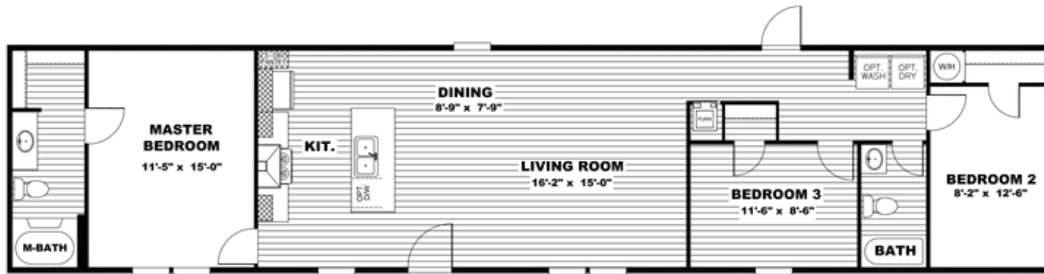

THE BREEZE

THE BREEZE Model number: 22SSP16723AH19

3 beds • 2 baths • 1152 sq.ft. • 16' width • 72' depth

Our home building facilities invest in continuous product and process improvements. Plans, dimensions, features, materials, specifications and availability are subject to change without notice or obligation. Renderings and floor plans are representative likenesses of our homes and may differ from the actual homes. We invite you to tour a Home Center near you and inspect the highest value in quality housing available or call (540) 434-6961 to speak with a Home Consultant. Copyright 2017, CMH. All rights reserved.

(540) 434-6961

THE BREEZE

Model #: 55P16723A
Drawing #:
22-115044
16' x 72' The Breeze

THE BREEZE Model number: 22SSP16723AH19

3 beds • 2 baths • 1152 sq.ft. • 16' width • 72' depth

Our home building facilities invest in continuous product and process improvements. Plans, dimensions, features, materials, specifications and availability are subject to change without notice or obligation. Renderings and floor plans are representative likenesses of our homes and may differ from the actual homes. We invite you to tour a Home Center near you and inspect the highest value in quality housing available or call (540) 434-6961 to speak with a Home Consultant. Copyright 2017, CMH. All rights reserved.