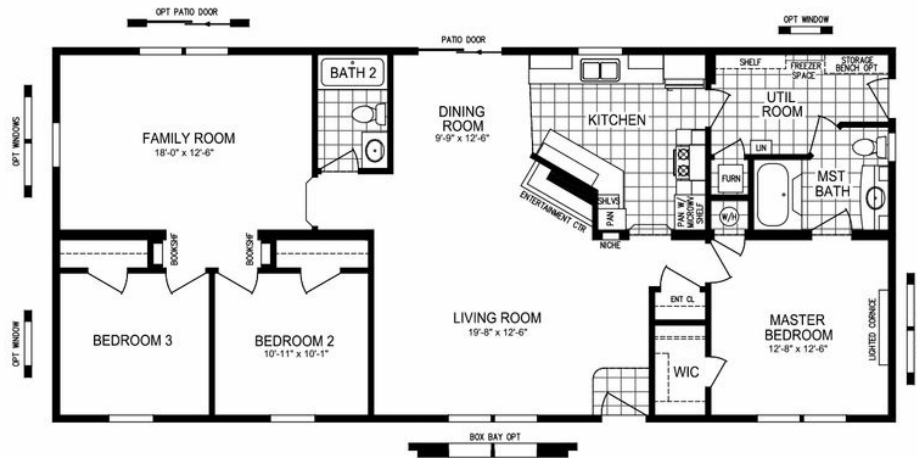

FLORENCE 6028-5203-2

**FLORENCE 6028-5203-2** Model number: 56CFT28603AH18

**3 beds • 2 baths • 1680 sq.ft. • 28' width • 60' depth**

Our home building facilities invest in continuous product and process improvements. Plans, dimensions, features, materials, specifications and availability are subject to change without notice or obligation. Renderings and floor plans are representative likenesses of our homes and may differ from the actual homes. We invite you to tour a Home Center near you and inspect the highest value in quality housing available or call (540) 434-6961 to speak with a Home Consultant. Copyright 2017, CMH. All rights reserved.

(540) 434-6961

FLORENCE 6028-5203-2

**FLORENCE 6028-5203-2** Model number: 56CFT28603AH18

**3 beds • 2 baths • 1680 sq.ft. • 28' width • 60' depth**

Our home building facilities invest in continuous product and process improvements. Plans, dimensions, features, materials, specifications and availability are subject to change without notice or obligation. Renderings and floor plans are representative likenesses of our homes and may differ from the actual homes. We invite you to tour a Home Center near you and inspect the highest value in quality housing available or call (540) 434-6961 to speak with a Home Consultant. Copyright 2017, CMH. All rights reserved.