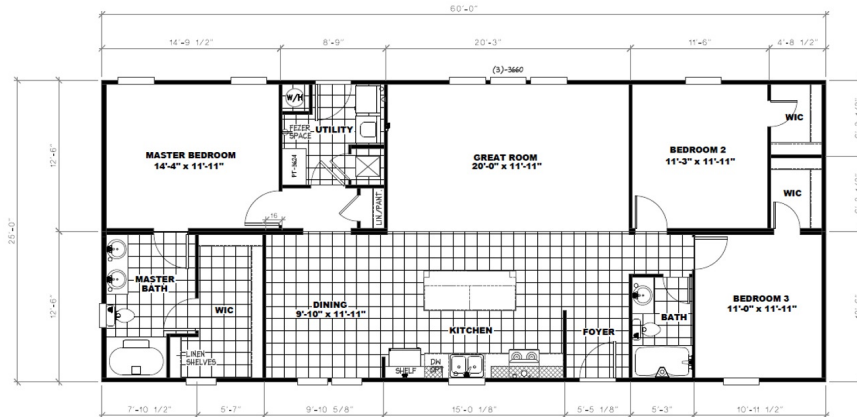

2560 TRULY SWEET TPS COTTAGE

2560 TRULY SWEET TPS COTTAGE

Model number: 58TPS25603AM18

3 beds • 2 baths • 1500 sq.ft. • 25' width • 60' depth

Our home building facilities invest in continuous product and process improvements. Plans, dimensions, features, materials, specifications and availability are subject to change without notice or obligation. Renderings and floor plans are representative likenesses of our homes and may differ from the actual homes. We invite you to tour a Home Center near you and inspect the highest value in quality housing available or call (540) 434-6961 to speak with a Home Consultant. Copyright 2017, CMH. All rights reserved.